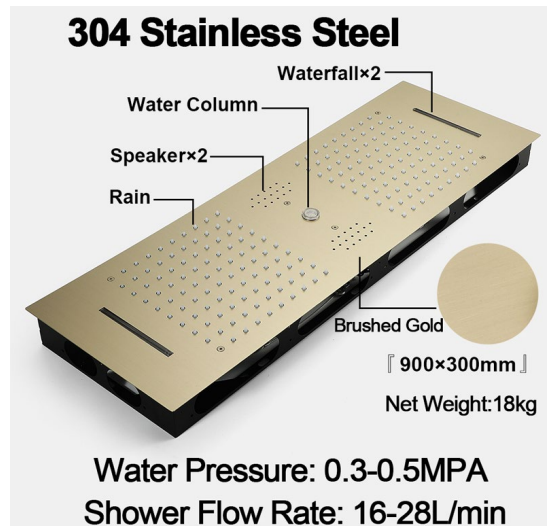

# LED BRUSHED GOLD THERMOSTATIC PHONE CONTROLLED RAINFALL WATERFALL MUSICAL SHOWER SYSTEM WITH SQUARE HAND SHOWER SPECIFICATIONS

- Shower Panel /Hose Material: 304 Stainless Steel
- Shower Head Size: 900\*300 mm
- Shower Mixer Material: Brass
- Concealed Mixer Size: 465\*130 mm
- Showerheads Install: Embedded Ceiling Mounted
- Concealed Mixer Install: Wall-Mounted
- LED Shower Head Functions: Rainfall, Waterfall, Water Column
- Water Pressure: 0.3 MPA
- Water Flow: 16L/min~28L/min
- Hand Shower/ Shower holder Material: Brass
- Shower Accessories Material: Brass
- LED Light: Need to Connect Power
- LED Light Color: 64 Color
- Shower Hose Length: 1.5M
- AC: 100-265V 50/60Hz

 Kinds of color **64**  
 temperature adjustable

  
**Build-in WIFI**  
**Phone control color**

**Color software App install instruction**  
**download name: Smart Life**

All dimensions and specifications are nominal and may vary. Use actual products for accuracy in critical situations.

## Hand Shower

38°C

Thermostatic Control

Main body  
Brass casting body

Embedded Depth: 60mm

Brushed gold