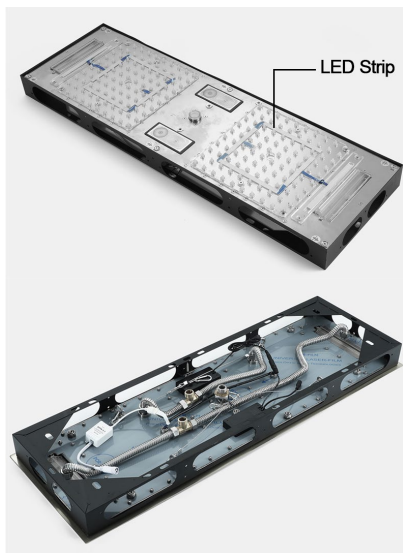

# LED BRUSHED GOLD THERMOSTATIC PHONE CONTROLLED RAINFALL WATERFALL MUSICAL SHOWER SYSTEM WITH SQUARE HAND SHOWER SPECIFICATIONS

- Shower Panel /Hose Material: 304 Stainless Steel
- Shower Head Size: 900\*300 mm
- Shower Mixer Material: Brass
- Concealed Mixer Size: 465\*130 mm
- Showerheads Install: Embedded Ceiling Mounted
- Concealed Mixer Install: Wall-Mounted
- LED Shower Head Functions: Rainfall, Waterfall, Water Column
- Water Pressure: 0.3 MPA
- Water Flow: 16L/min~28L/min
- Hand Shower/ Shower holder Material: Brass
- Shower Accessories Material: Brass
- LED Light: Need to Connect Power
- LED Light Color: 64 Color
- Shower Hose Length: 1.5M
- AC: 100-265V 50/60Hz

 Kinds of color **64**  
 temperature adjustable

  
**Build-in WIFI**  
**Phone control color**

**Color software App install instruction**  
**download name: Smart Life**

All dimensions and specifications are nominal and may vary. Use actual products for accuracy in critical situations.

## Hand Shower

38°C

Thermostatic Control

Main body  
Brass casting body

Embedded Depth: 60mm

Brushed gold