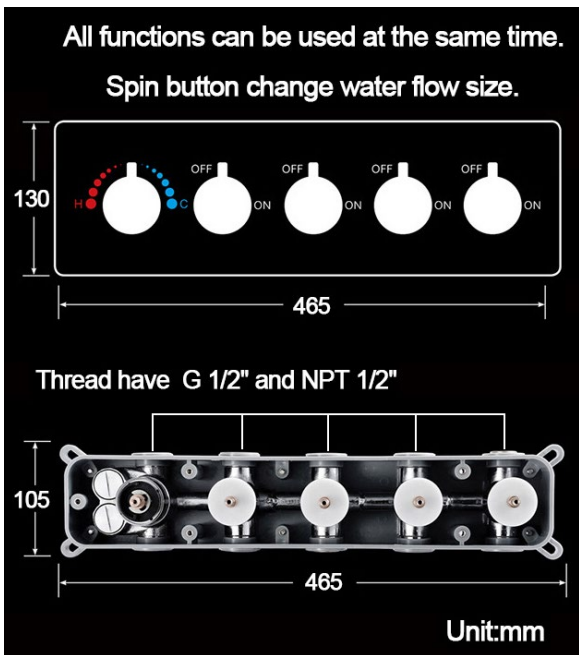

# LED BRUSHED GOLD THERMOSTATIC PHONE CONTROLLED RAINFALL WATERFALL MUSICAL SHOWER SYSTEM WITH SQUARE HAND SHOWER SPECIFICATIONS

- Shower Panel /Hose Material: 304 Stainless Steel
- Shower Head Size: 900\*300 mm
- Shower Mixer Material: Brass
- Concealed Mixer Size: 465\*130 mm
- Showerheads Install: Embedded Ceiling Mounted
- Concealed Mixer Install: Wall-Mounted
- LED Shower Head Functions: Rainfall, Waterfall, Water Column
- Water Pressure: 0.3 MPA
- Water Flow: 16L/min~28L/min
- Hand Shower/ Shower holder Material: Brass
- Shower Accessories Material: Brass
- LED Light: Need to Connect Power
- LED Light Color: 64 Color
- Shower Hose Length: 1.5M
- AC: 100-265V 50/60Hz

 Kinds of color **64**  
 temperature adjustable

  
**Build-in WIFI**  
**Phone control color**

**Color software App install instruction**  
**download name: Smart Life**

All dimensions and specifications are nominal and may vary. Use actual products for accuracy in critical situations.

## Hand Shower

38°C

Thermostatic Control

Main body  
Brass casting body

Embedded Depth: 60mm

Brushed gold