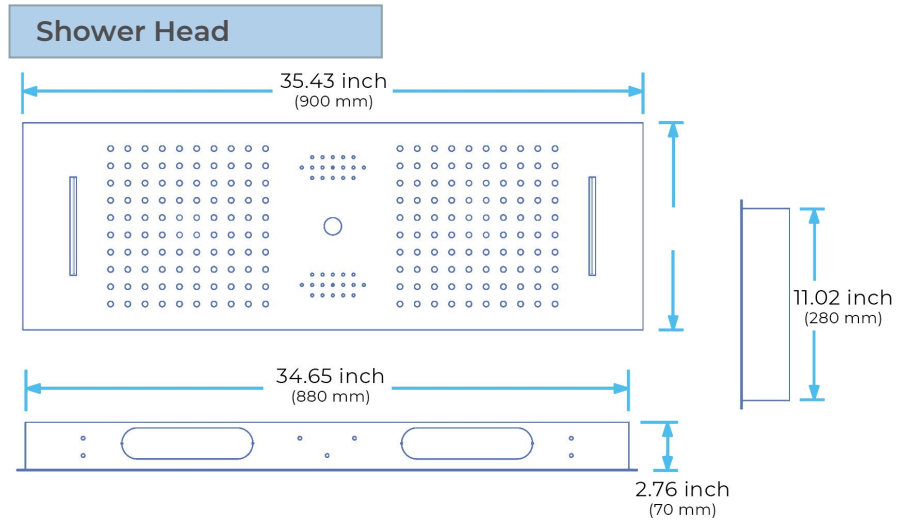

# LED BRUSHED GOLD THERMOSTATIC PHONE CONTROLLED RAINFALL WATERFALL MUSICAL SHOWER SYSTEM WITH SQUARE HAND SHOWER SPECIFICATIONS

- Shower Panel /Hose Material: 304 Stainless Steel
- Shower Head Size: 900\*300 mm
- Shower Mixer Material: Brass
- Concealed Mixer Size: 465\*130 mm
- Showerheads Install: Embedded Ceiling Mounted
- Concealed Mixer Install: Wall-Mounted
- LED Shower Head Functions: Rainfall, Waterfall, Water Column
- Water Pressure: 0.3 MPA
- Water Flow: 16L/min~28L/min
- Hand Shower/ Shower holder Material: Brass
- Shower Accessories Material: Brass
- LED Light: Need to Connect Power
- LED Light Color: 64 Color
- Shower Hose Length: 1.5M
- AC: 100-265V 50/60Hz

 Kinds of color **64**  
 temperature adjustable

  
**Build-in WIFI**  
**Phone control color**

**Color software App install instruction**  
**download name: Smart Life**

All dimensions and specifications are nominal and may vary. Use actual products for accuracy in critical situations.

## Hand Shower

38°C

Thermostatic Control

Main body  
Brass casting body

Embedded Depth: 60mm

Brushed gold