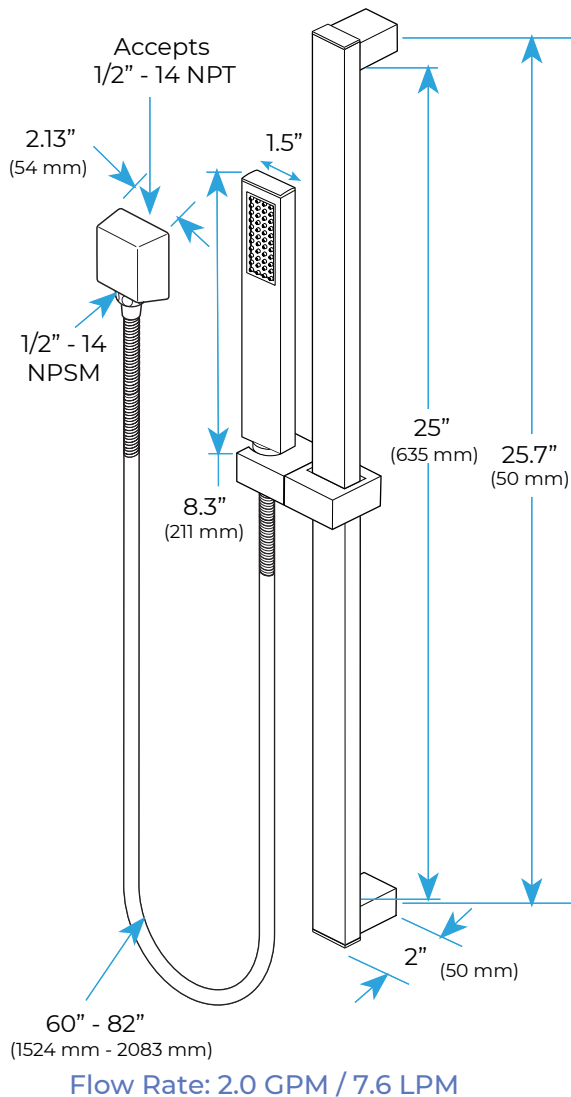

# LED BRUSHED GOLD THERMOSTATIC PHONE CONTROLLED RAINFALL WATERFALL MUSICAL SHOWER SYSTEM WITH SQUARE HAND SHOWER SPECIFICATIONS

- Shower Panel /Hose Material: 304 Stainless Steel
- Shower Head Size: 900\*300 mm
- Shower Mixer Material: Brass
- Concealed Mixer Size: 465\*130 mm
- Showerheads Install: Embedded Ceiling Mounted
- Concealed Mixer Install: Wall-Mounted
- LED Shower Head Functions: Rainfall, Waterfall, Water Column
- Water Pressure: 0.3 MPA
- Water Flow: 16L/min~28L/min
- Hand Shower/ Shower holder Material: Brass
- Shower Accessories Material: Brass
- LED Light: Need to Connect Power
- LED Light Color: 64 Color
- Shower Hose Length: 1.5M
- AC: 100-265V 50/60Hz

 Kinds of color **64**  
 temperature adjustable

  
**Build-in WIFI**  
**Phone control color**

**Color software App install instruction**  
**download name: Smart Life**

All dimensions and specifications are nominal and may vary. Use actual products for accuracy in critical situations.

## Hand Shower

38°C

Thermostatic Control

Main body  
Brass casting body

Embedded Depth: 60mm

Brushed gold